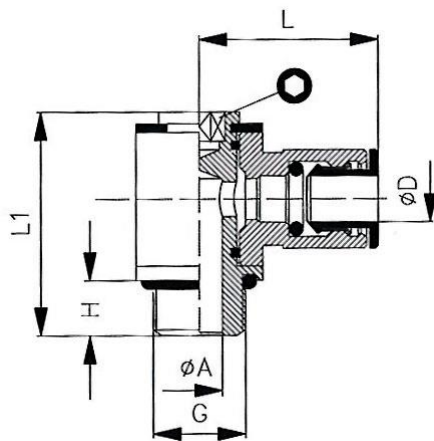

52.014-8-E

Winkeleinschraubverschraubung, Außengewinde konisch

Artikel Nr.	Typen Nr.	ØD1	R	ØD2	H	L1	L2		Löseering
116196	52.018-4-E	4,0	1/8	9,0	8,0	16,1	17,5	10	Hostaform
116197	52.018-6-E	6,0	1/8	11,0	9,0	20,0	17,5	10	Hostaform
116198	52.018-8-E	8,0	1/8	13,0	10,0	24,0	18,5	10	Hostaform
116194	52.014-6-E	6,0	1/4	11,0	12,0	23,0	22,0	12	Hostaform
116195	52.014-8-E	8,0	1/4	13,0	12,0	24,0	22,0	12	Hostaform
116193	52.014-10-E	10,0	1/4	15,0	12,0	24,0	22,0	14	Ms. vern. schwarz

54.014-8-E

Winkeleinschraubverschraubung, drehbar, Außengewinde zylindrisch

Artikel Nr.	Typen Nr.	ØD	G	ØB	H	L	L1		Lösering
116199	54.005-4-E	4,0	M5	8,0	4,0	19,0	14,5	9	Hostaform
116200	54.005-6-E	6,0	M5	8,0	4,0	21,0	14,5	9	Hostaform
116207	54.018-4-E	4,0	G 1/8	13,0	6,0	19,0	20,0	13	Hostaform
116208	54.018-6-E	6,0	G 1/8	13,0	6,0	21,0	20,0	13	Hostaform
116209	54.018-8-E	8,0	G 1/8	13,0	6,0	24,0	20,0	13	Hostaform
116204	54.014-4-E	4,0	G 1/4	16,0	8,0	19,0	24,0	13	Hostaform
116205	54.014-6-E	6,0	G 1/4	16,0	8,0	21,0	24,0	13	Hostaform
116206	54.014-8-E	8,0	G 1/4	16,0	8,0	24,0	24,0	13	Hostaform
116203	54.014-10-E	10,0	G 1/4	16,0	8,0	27,0	24,0	16	Ms. vern. schwarz
116212	54.038-8-E	8,0	G 3/8	20,0	9,0	24,0	25,5	13	Hostaform
116210	54.038-10-E	10,0	G 3/8	20,0	9,0	27,0	28,0	16	Ms. vern. schwarz
116211	54.038-12-E	12,0	G 3/8	20,0	9,0	28,0	28,5	20	Ms. vern. schwarz
116201	54.012-10-E	10,0	G 1/2	25,0	11,0	27,0	30,0	16	Ms. vern. schwarz
116202	54.012-12-E	12,0	G 1/2	25,0	11,0	28,0	33,5	20	Ms. vern. schwarz

55.014-8-E

T-Einschraubverschraubung, drehbar, Außengewinde zylindrisch

Artikel Nr.	Typen Nr.	ØD	G	ØB	H	L	L1		Löse ring
116216	55.018-4-E	4,0	G 1/8	13,0	6,0	17,5	18,5	13	Hostaform
116217	55.018-6-E	6,0	G 1/8	13,0	6,0	21,0	18,5	13	Hostaform
116218	55.018-8-E	8,0	G 1/8	13,0	6,0	23,0	20,5	13	Hostaform
116214	55.014-6-E	6,0	G 1/4	16,0	8,0	21,0	22,5	13	Hostaform
116215	55.014-8-E	8,0	G 1/4	16,0	8,0	23,0	22,5	13	Hostaform
116213	55.014-10-E	10,0	G 1/4	16,0	8,0	25,5	24,5	16	Ms. vern. schwarz