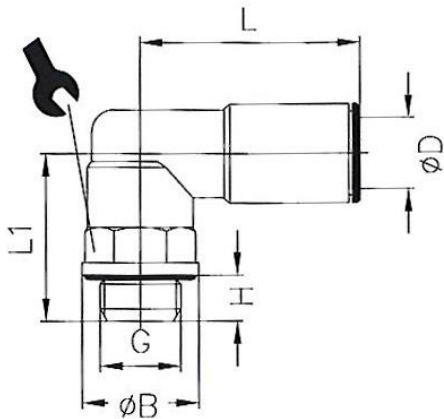

51.016-8-E

Schottverschraubung

Artikel Nr.	Typen Nr.	ØD	ØC	M	lmax.	L		Lösering
115947	51.012-4-E	4,0	3,0	M 10x1	8,0	32,0	13	Hostaform
115948	51.014-6-E	6,0	5,0	M 14x1	8,0	33,5	17	Hostaform
115949	51.016-8-E	8,0	7,0	M 16x1	10,0	37,0	18	Hostaform
115950	51.020-10-E	10,0	9,0	M 17x1	12,0	39,5	20	Ms. vern. schwarz
Artikel Nr. 115950 = Auslaufartikel. Artikel nicht mehr verfügbar. Ersatzartikel 108741 (751.020-10)								
115951	51.022-12-E	12,0	11,0	M 20x1	17,0	42,0	24	Ms. vern. schwarz

52.014-8-E

Winkeleinschraubverschraubung, Außengewinde konisch

Artikel Nr.	Typen Nr.	ØD1	R	ØD2	H	L1	L2		Löseering
116196	52.018-4-E	4,0	1/8	9,0	8,0	16,1	17,5	10	Hostaform
116197	52.018-6-E	6,0	1/8	11,0	9,0	20,0	17,5	10	Hostaform
116198	52.018-8-E	8,0	1/8	13,0	10,0	24,0	18,5	10	Hostaform
116194	52.014-6-E	6,0	1/4	11,0	12,0	23,0	22,0	12	Hostaform
116195	52.014-8-E	8,0	1/4	13,0	12,0	24,0	22,0	12	Hostaform
116193	52.014-10-E	10,0	1/4	15,0	12,0	24,0	22,0	14	Ms. vern. schwarz

54.014-8-E

Winkeleinschraubverschraubung, drehbar, Außengewinde zylindrisch

Artikel Nr.	Typen Nr.	ØD	G	ØB	H	L	L1		Lösering
116199	54.005-4-E	4,0	M5	8,0	4,0	19,0	14,5	9	Hostaform
116200	54.005-6-E	6,0	M5	8,0	4,0	21,0	14,5	9	Hostaform
116207	54.018-4-E	4,0	G 1/8	13,0	6,0	19,0	20,0	13	Hostaform
116208	54.018-6-E	6,0	G 1/8	13,0	6,0	21,0	20,0	13	Hostaform
116209	54.018-8-E	8,0	G 1/8	13,0	6,0	24,0	20,0	13	Hostaform
116204	54.014-4-E	4,0	G 1/4	16,0	8,0	19,0	24,0	13	Hostaform
116205	54.014-6-E	6,0	G 1/4	16,0	8,0	21,0	24,0	13	Hostaform
116206	54.014-8-E	8,0	G 1/4	16,0	8,0	24,0	24,0	13	Hostaform
116203	54.014-10-E	10,0	G 1/4	16,0	8,0	27,0	24,0	16	Ms. vern. schwarz
116212	54.038-8-E	8,0	G 3/8	20,0	9,0	24,0	25,5	13	Hostaform
116210	54.038-10-E	10,0	G 3/8	20,0	9,0	27,0	28,0	16	Ms. vern. schwarz
116211	54.038-12-E	12,0	G 3/8	20,0	9,0	28,0	28,5	20	Ms. vern. schwarz
116201	54.012-10-E	10,0	G 1/2	25,0	11,0	27,0	30,0	16	Ms. vern. schwarz
116202	54.012-12-E	12,0	G 1/2	25,0	11,0	28,0	33,5	20	Ms. vern. schwarz