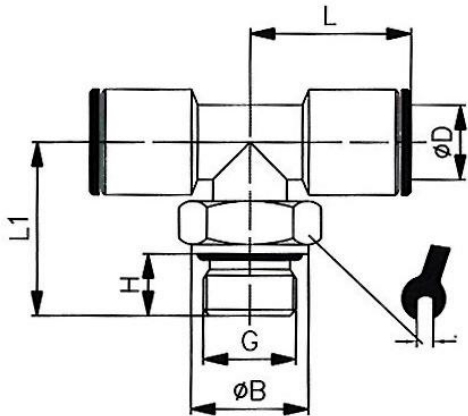

52.014-8-E

Winkeleinschraubverschraubung, Außengewinde konisch

Artikel Nr.	Typen Nr.	ØD1	R	ØD2	H	L1	L2		Löseering
116196	52.018-4-E	4,0	1/8	9,0	8,0	16,1	17,5	10	Hostaform
116197	52.018-6-E	6,0	1/8	11,0	9,0	20,0	17,5	10	Hostaform
116198	52.018-8-E	8,0	1/8	13,0	10,0	24,0	18,5	10	Hostaform
116194	52.014-6-E	6,0	1/4	11,0	12,0	23,0	22,0	12	Hostaform
116195	52.014-8-E	8,0	1/4	13,0	12,0	24,0	22,0	12	Hostaform
116193	52.014-10-E	10,0	1/4	15,0	12,0	24,0	22,0	14	Ms. vern. schwarz

54.014-8-E

Winkeleinschraubverschraubung, drehbar, Außengewinde zylindrisch

Artikel Nr.	Typen Nr.	ØD	G	ØB	H	L	L1		Lösering
116199	54.005-4-E	4,0	M5	8,0	4,0	19,0	14,5	9	Hostaform
116200	54.005-6-E	6,0	M5	8,0	4,0	21,0	14,5	9	Hostaform
116207	54.018-4-E	4,0	G 1/8	13,0	6,0	19,0	20,0	13	Hostaform
116208	54.018-6-E	6,0	G 1/8	13,0	6,0	21,0	20,0	13	Hostaform
116209	54.018-8-E	8,0	G 1/8	13,0	6,0	24,0	20,0	13	Hostaform
116204	54.014-4-E	4,0	G 1/4	16,0	8,0	19,0	24,0	13	Hostaform
116205	54.014-6-E	6,0	G 1/4	16,0	8,0	21,0	24,0	13	Hostaform
116206	54.014-8-E	8,0	G 1/4	16,0	8,0	24,0	24,0	13	Hostaform
116203	54.014-10-E	10,0	G 1/4	16,0	8,0	27,0	24,0	16	Ms. vern. schwarz
116212	54.038-8-E	8,0	G 3/8	20,0	9,0	24,0	25,5	13	Hostaform
116210	54.038-10-E	10,0	G 3/8	20,0	9,0	27,0	28,0	16	Ms. vern. schwarz
116211	54.038-12-E	12,0	G 3/8	20,0	9,0	28,0	28,5	20	Ms. vern. schwarz
116201	54.012-10-E	10,0	G 1/2	25,0	11,0	27,0	30,0	16	Ms. vern. schwarz
116202	54.012-12-E	12,0	G 1/2	25,0	11,0	28,0	33,5	20	Ms. vern. schwarz

55.014-8-E

T-Einschraubverschraubung, drehbar, Außengewinde zylindrisch

Artikel Nr.	Typen Nr.	ØD	G	ØB	H	L	L1		Löse ring
116216	55.018-4-E	4,0	G 1/8	13,0	6,0	17,5	18,5	13	Hostaform
116217	55.018-6-E	6,0	G 1/8	13,0	6,0	21,0	18,5	13	Hostaform
116218	55.018-8-E	8,0	G 1/8	13,0	6,0	23,0	20,5	13	Hostaform
116214	55.014-6-E	6,0	G 1/4	16,0	8,0	21,0	22,5	13	Hostaform
116215	55.014-8-E	8,0	G 1/4	16,0	8,0	23,0	22,5	13	Hostaform
116213	55.014-10-E	10,0	G 1/4	16,0	8,0	25,5	24,5	16	Ms. vern. schwarz